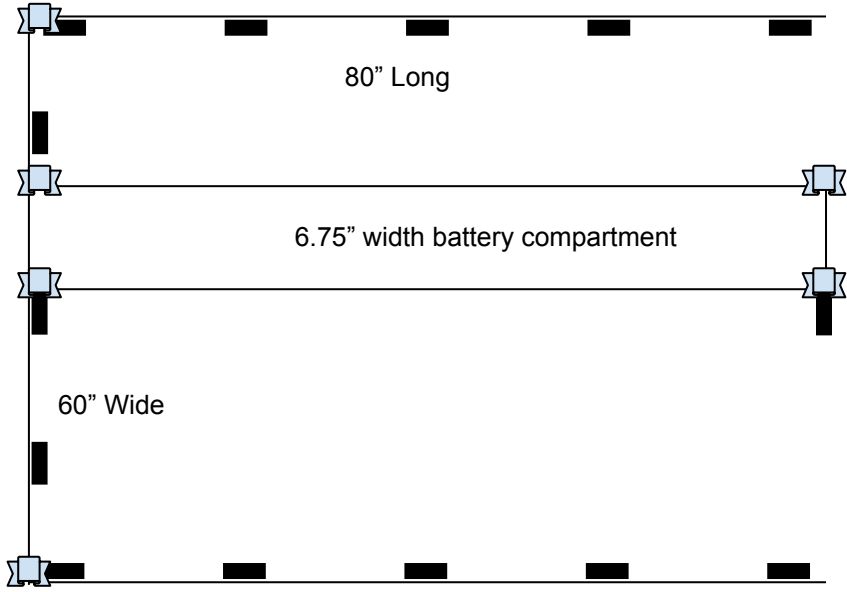

### Bottom Layer

- Materials:
- (2) 80" Pieces
  - (2) 78" Pieces
  - (1) 60" Piece
  - (1) 6.75" Piece

- Materials:
- (14) 18" pieces
  - (6) Angle Brackets

### Top Layer

- Materials:
- (5) 60" Pieces
  - (2) 80" Pieces
  - (10) Angle Brackets (min)
  - (16) Angle Brackets (max)

### Street View

Support Beams every 16" or so

### Cargo Door View

no boards on floor for easier storage access

6.75" width battery compartment