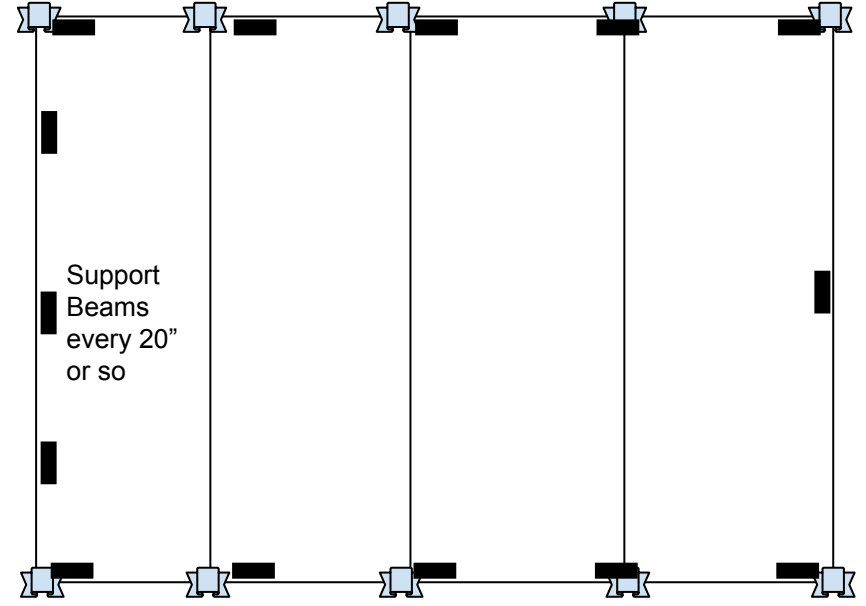

### Bottom Layer

- Materials:
- (2) 80" Pieces
  - (2) 78" Pieces
  - (1) 60" Piece
  - (1) 6.75" Piece

- Materials:
- (14) 18" pieces
  - (6) Angle Brackets

### Top Layer

- Materials:
- (5) 60" Pieces
  - (2) 80" Pieces
  - (10) Angle Brackets (min)
  - (16) Angle Brackets (max)

### Street View

Support Beams every 16" or so

### Cargo Door View

no boards on floor for easier storage access

6.75" width battery compartment