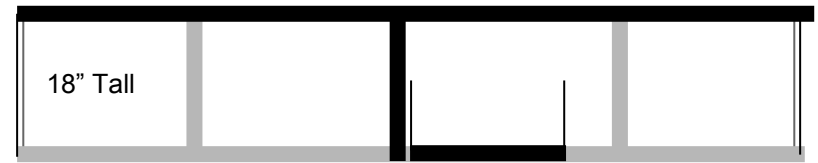

Cargo Door View

no boards on floor for easier storage access

6.75" width battery compartment